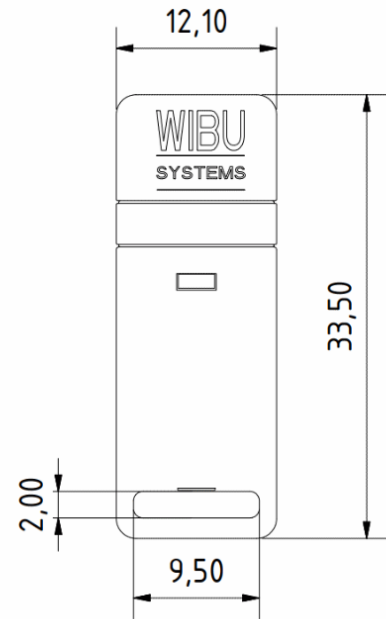

Technical Drawing

Article-No:

1 0 0 1 - 0 3 - 5 7 2

All dimensions in millimeter. Subject to change without notice.

WIBU-SYSTEMS AG
Rueppurrer Strasse 52-54
D-76137 Karlsruhe
Tel: +49-721-93172-0
Fax: +49-721-93172-22
info@wibu.com
www.wibu.com