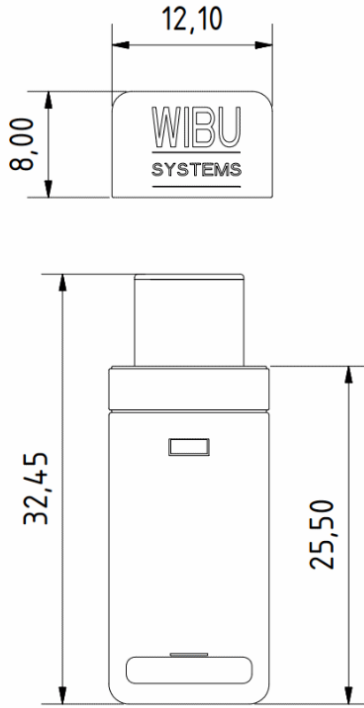

Technical Drawing

Article-No:

1 0 0 1 - 0 3 - 5 7 2

All dimensions in millimeter. Subject to change without notice.

WIBU-SYSTEMS AG
Rueppurrer Strasse 52-54
D-76137 Karlsruhe
Tel: +49-721-93172-0
Fax: +49-721-93172-22
info@wibu.com
www.wibu.com