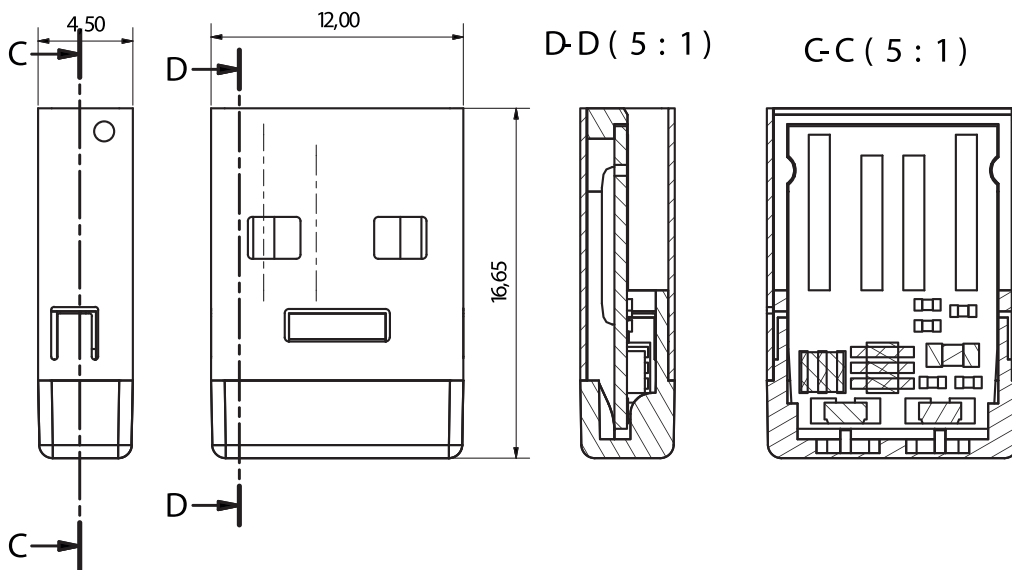

Technical Drawing

Article-No:

1 0 0 1 - 0 3 - 1 6 0

All dimensions in millimeter. Subject to change without notice.

WIBU-SYSTEMS AG
Rueppurrer Strasse 52-54
D-76137 Karlsruhe
Tel: +49-721-93172-0
Fax: +49-721-93172-22
info@wibu.com
www.wibu.com