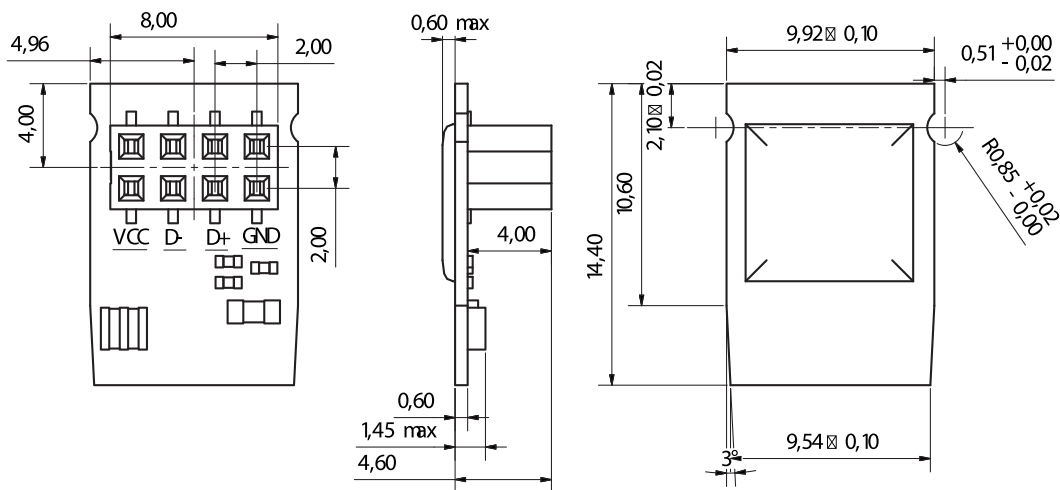

Technical Drawing

Article-No:

1001-02-160-0031

RoHS compliant
WEEE-Reg-No:
DE 90465365

All dimensions in millimeter. Subject to change without notice.

WIBU-SYSTEMS AG
Rueppurrer Strasse 52-54
D-76137 Karlsruhe
Tel: +49-721-93172-0
Fax: +49-721-93172-22
info@wibu.com
www.wibu.com