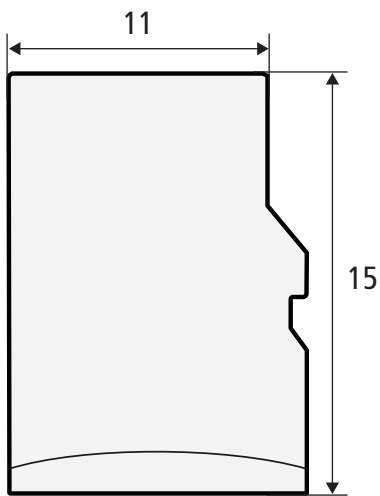

Technical Drawing

Article-No:

1 0 4 1 - 0 3 - 5 0 1

RoHS compliant
WEEE-Reg-No:
DE 90465365

All dimensions in millimeter. Subject to change without notice.

WIBU-SYSTEMS AG
Rueppurrer Strasse 52-54
D-76137 Karlsruhe
Tel: +49-721-93172-0
Fax: +49-721-93172-22
info@wibu.com
www.wibu.com