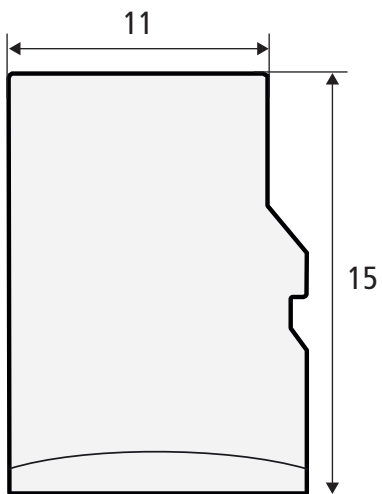

Technical Drawing

Article-No:

1 0 4 1 - 0 3 - 5 0 1

RoHS compliant
WEEE-Reg-No:
DE 90465365

All dimensions in millimeter. Subject to change without notice.

WIBU-SYSTEMS AG
Rueppurrer Strasse 52-54
D-76137 Karlsruhe
Tel: +49-721-93172-0
Fax: +49-721-93172-22
info@wibu.com
www.wibu.com